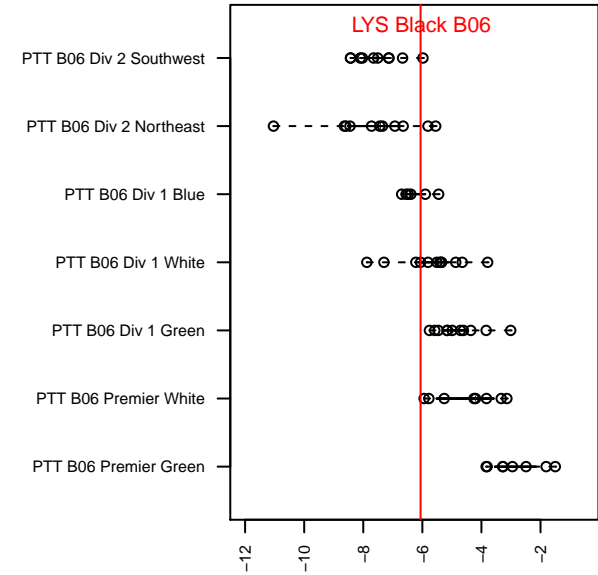

LYS Black B06

Lincoln Youth Soccer
 , OR
 B06 total strength=685
 attack=0.95 defense=0.47
 fall league = PTT B06 Div 1 White
 spr league = Spr OYS B06 Div 1 Blue

alt names used:
 LYS Black U11
 LYS 06B Black
 LYS 06B Black
 LYS 06B Black

Venues played:
 2016 Beaverton Cup BU11 Silver
 2016 PTT B06 Division 1 White
 2016 OYS Founders Cup B06
 2016 Spr OYS B06 Division 1 Blue

LYS Black B06
 Dots are actual minus expected GF (blue circles) and GA (red triangles).
 Blue line is smoothed change in attack strength. Red is smoothed change in defense strength.

**attack and defense variance (black dot)
relative to other teams
and top 10 in region**

**attack and defense rating
relative to others at age
and all opponents in last 13 months**

Performance relative to 13 month average