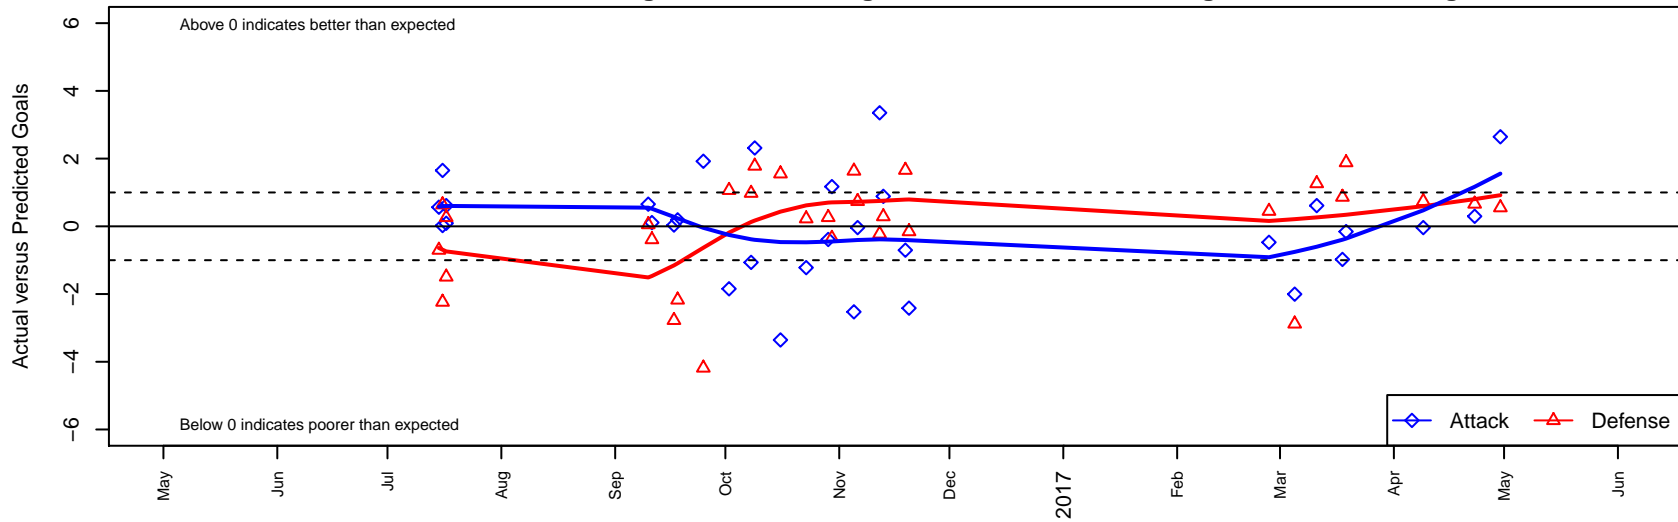

LYS Black B06

Lincoln Youth Soccer
 , OR
 B06 total strength=685
 attack=0.95 defense=0.47
 fall league = PTT B06 Div 1 White
 spr league = Spr OYS B06 Div 1 Blue

alt names used:
 LYS Black U11
 LYS 06B Black
 LYS 06B Black
 LYS 06B Black

Venues played:
 2016 Beaverton Cup BU11 Silver
 2016 PTT B06 Division 1 White
 2016 OYS Founders Cup B06
 2016 Spr OYS B06 Division 1 Blue

LYS Black B06
 Dots are actual minus expected GF (blue circles) and GA (red triangles).
 Blue line is smoothed change in attack strength. Red is smoothed change in defense strength.

**attack and defense variance (black dot)
relative to other teams
and top 10 in region**

**attack and defense rating
relative to others at age
and all opponents in last 13 months**

Performance relative to 13 month average